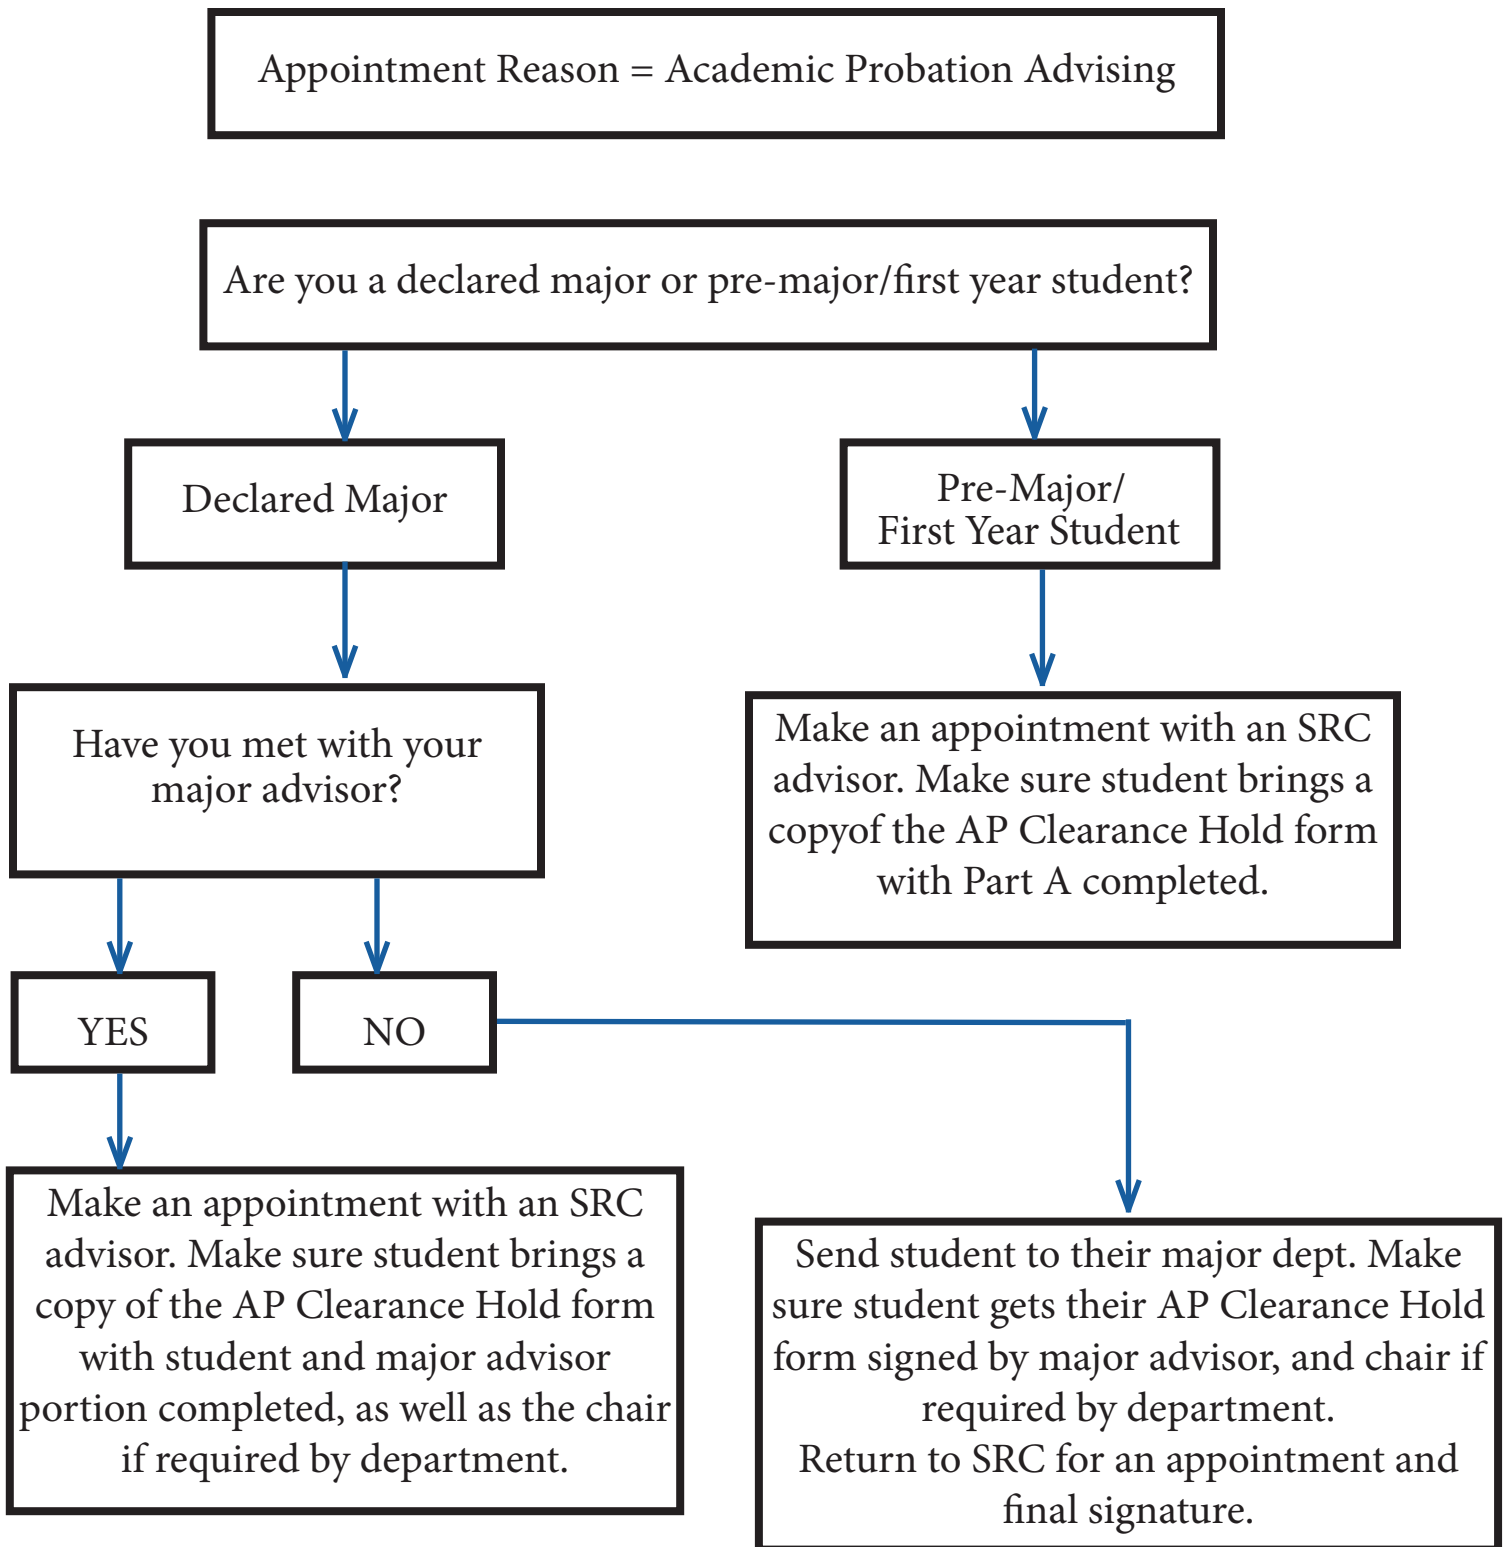

# SRC Probation Advising Appointment Guide

\*\*Academic probation forms can be found online on the AdvisingHub webpage or at:  
<https://advisinghub.sfsu.edu/probation-removehold>