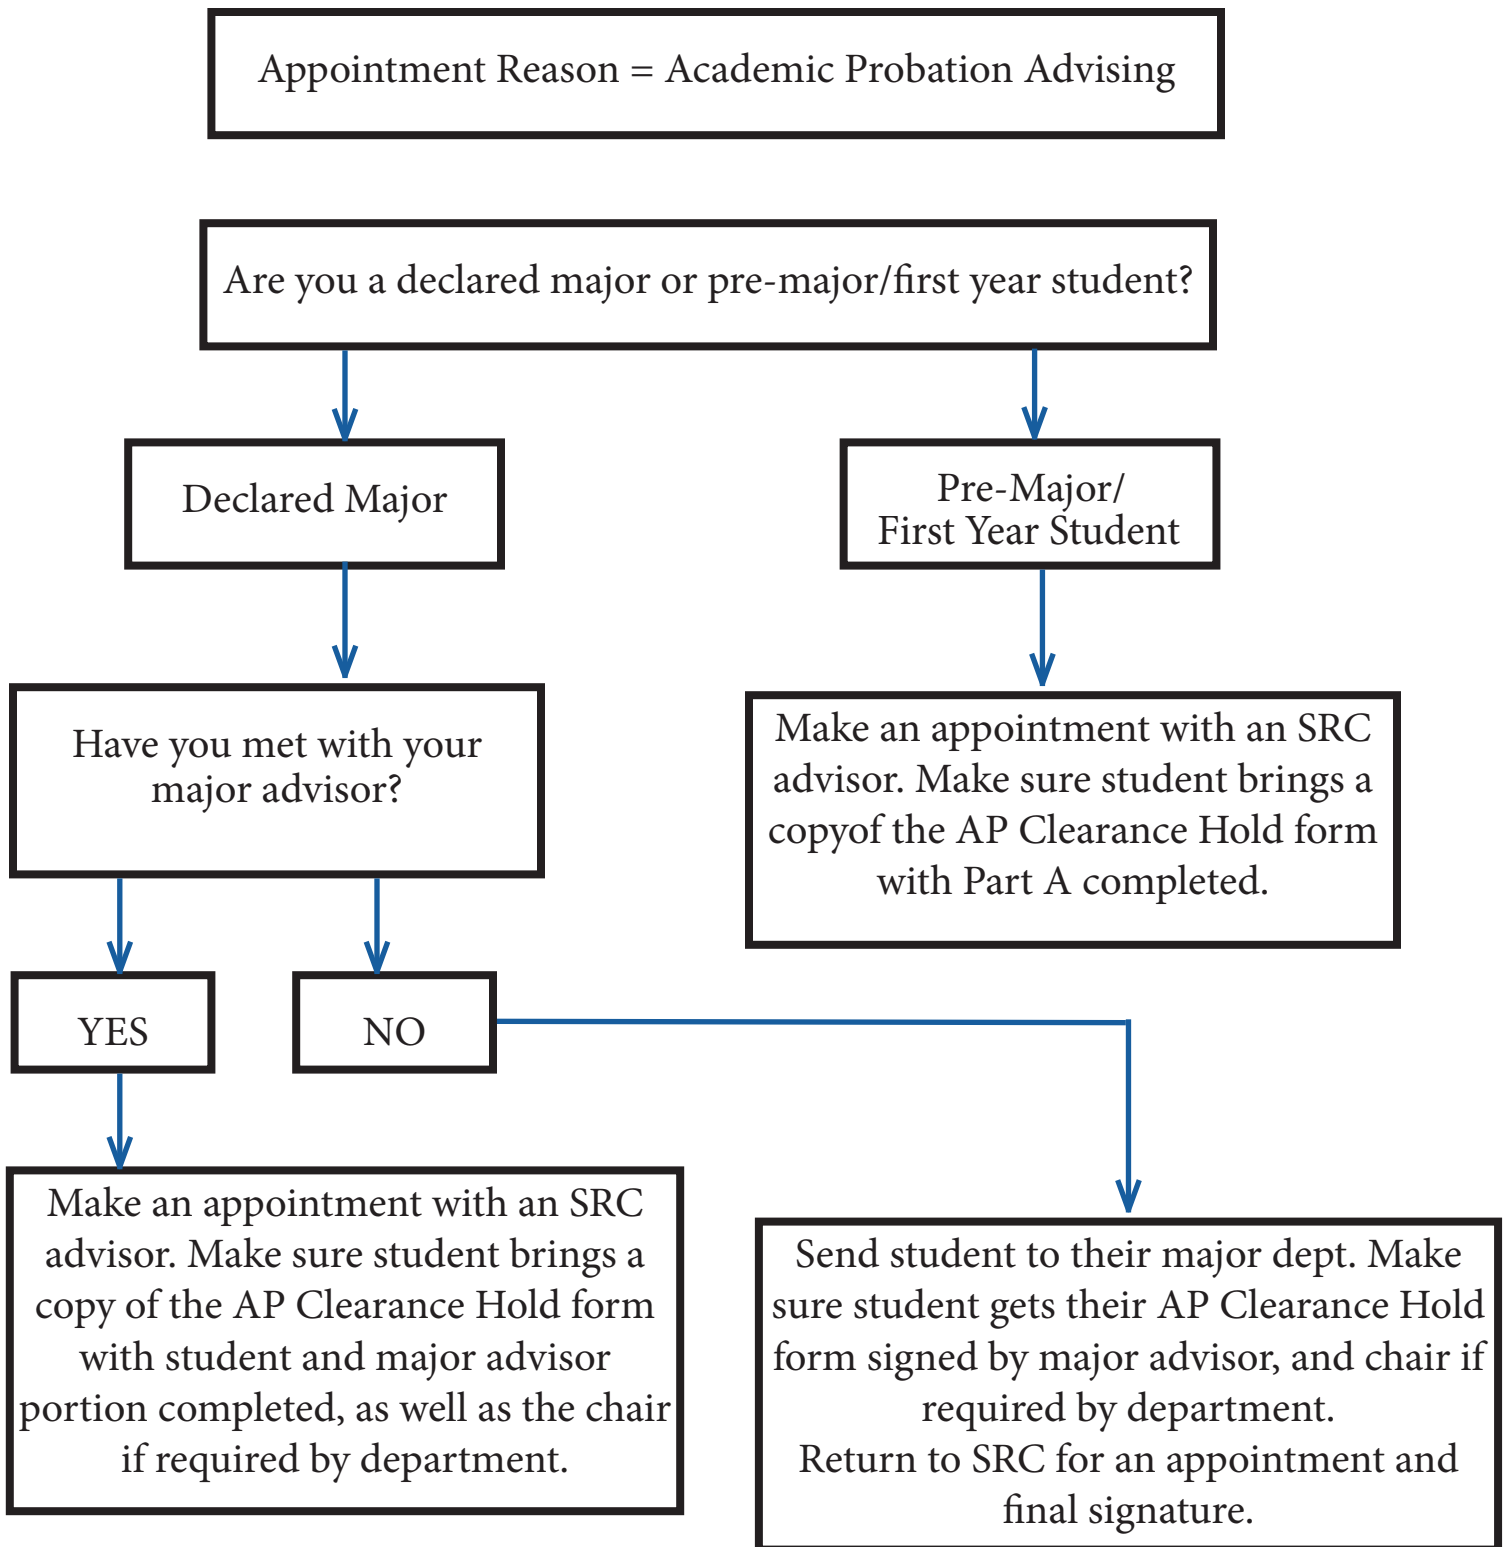

SRC Probation Advising Appointment Guide

**Academic probation forms can be found online on the AdvisingHub webpage or at:
<https://advisinghub.sfsu.edu/probation-removehold>